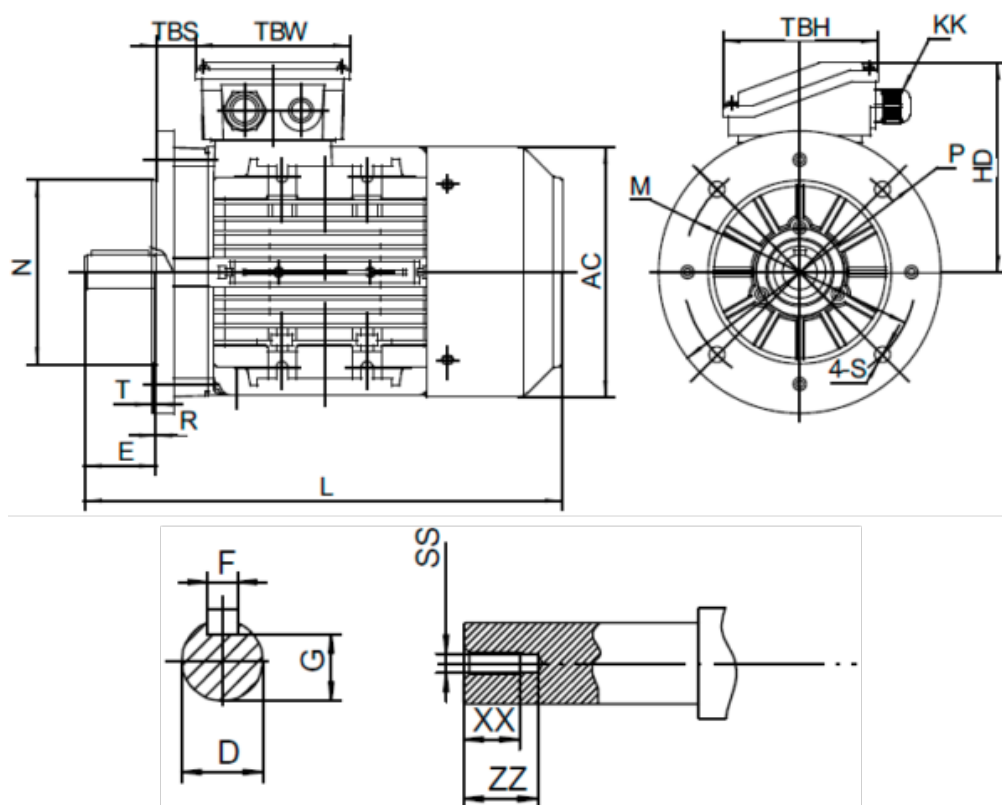

# Data Sheet

Article number: 25180011021440

Description: Kleedrive T3A 802-2 1.1kw 2800 rpm UL/CSA  
3x230/400V 50 HZ IP55 B5 Eff=82,7%

## Measures

AA = 160	L = 304	TBH = 109
AC = Ø157	M = Ø165	TBS = 26.5
AD = 214	N = Ø130	TBW = 109
D = Ø19	P = Ø200	XX = 16
E = 40	R = 0	ZZ = 21
F = 6	S = Ø12	
G = 15.5	SS = M6	
HD = 134	T = 3.5	